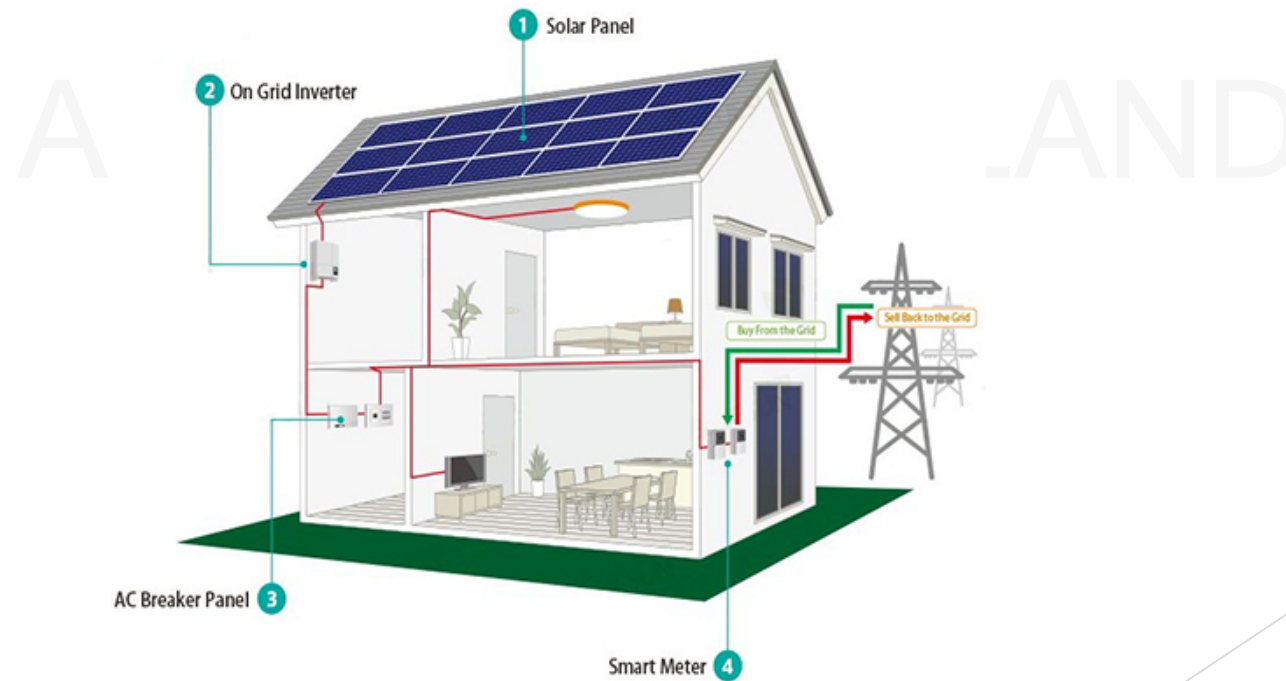

Solar Connected Kit

Use or sell your electricity!

Solar Connected Kit 10Kw Three-Phase

- ▶ A more than profitable investment!

This 10 kW three-phase solar kit is for professional use only.
If you require higher power ratings, please contact us.

Specifications

- ▶ **Solar panel:** 30 x 350 watt polycrystalline
- ▶ **Inverter:** 10KW, 220V, 50Hz three-phase
- ▶ **Monitoring system:** Wifi 200
- ▶ **Bracket:** Roof or ground mounting bracket for 30 solar panels
- ▶ **Cable:** 100-meter international standard cable BV-1 x 6 Series
- ▶ **Connector:** Rated voltage 1000V DC
- ▶ **Accessories:** Mounting accessories supplied
- ▶ **Warranty:** 25 years for panels, 5 years for controller, inverter and batteries